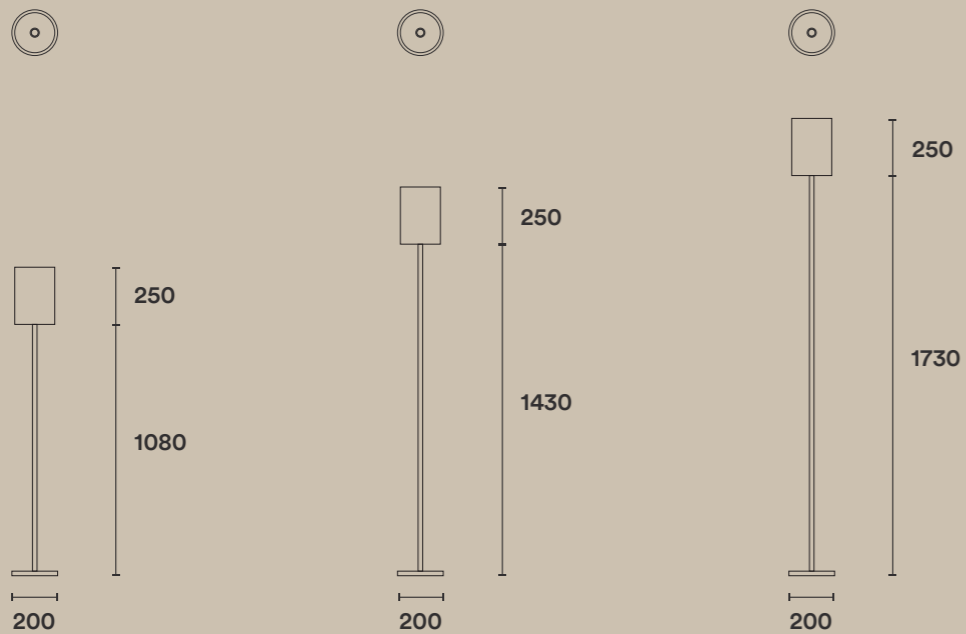

murillo curved floorlamp

murillo floorlamp

“Unglazed set of six porcelain vases with the organic elements of irregular natural forms holds a relaxed energy of understated luxury”

samie
45 x 30
50 x 50
65 x 45
60 x 60