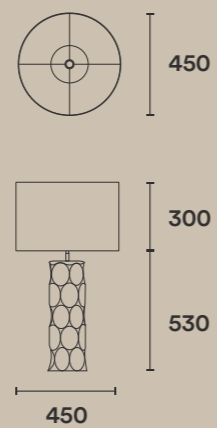

wabi table lamp
TL-18+S