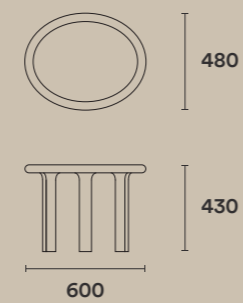

amalfi coffee tables

Find our wide range of table tops at page 114 - 117