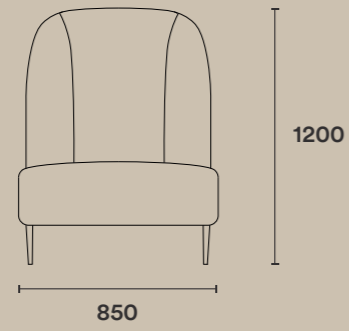

mona table lamp
TL-17+S

wabi table lamp
TL-18+S

paula table lamp
TL-04BU/TR+S

chairs

philia dining chair
CH-02-DCF

hugo chair
CH-03

sofa

jane sofa
SO-01-4
available in different sizes