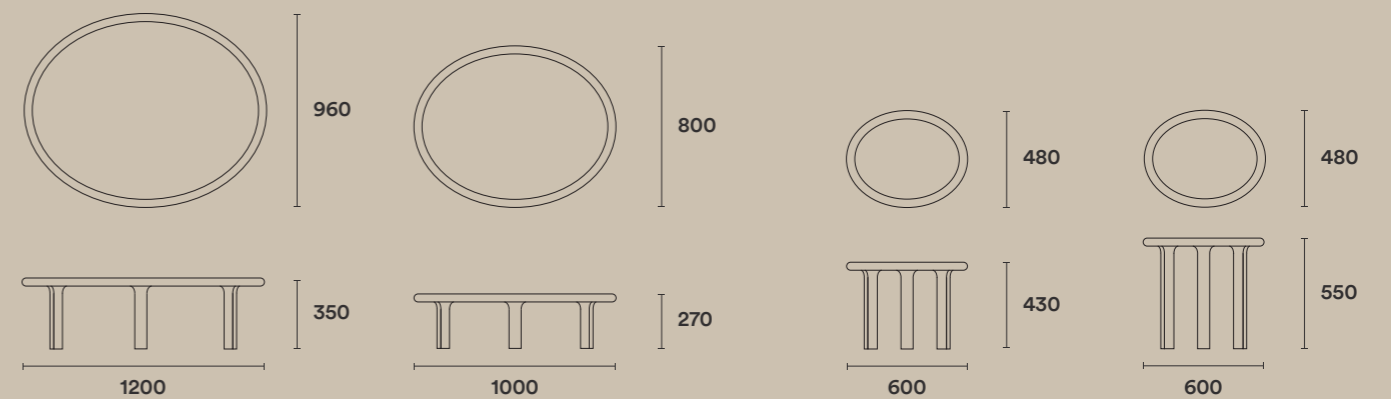

The Amalfi coffee table brings together form and function seamlessly. Sleek, yet durable, ceramic tops are intertwined seamlessly with tactile curves of oak. These distinctive features offer both elegance and practicality,

With over several options of oak and ceramic tops you can create your own custom look.

amalfi coffee tables