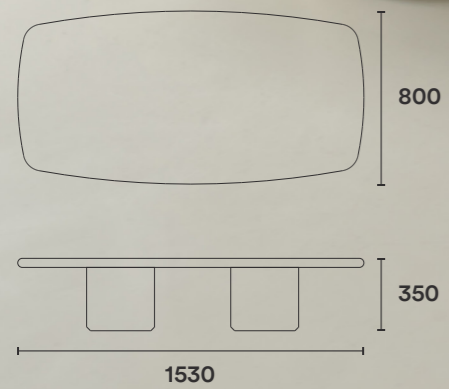

venice stucco
T-VEN1538035-ST01