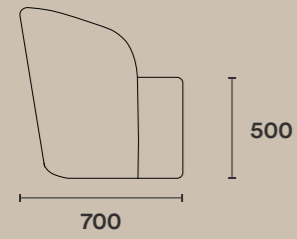

chairs

philia dining chair
CH-02-DCF