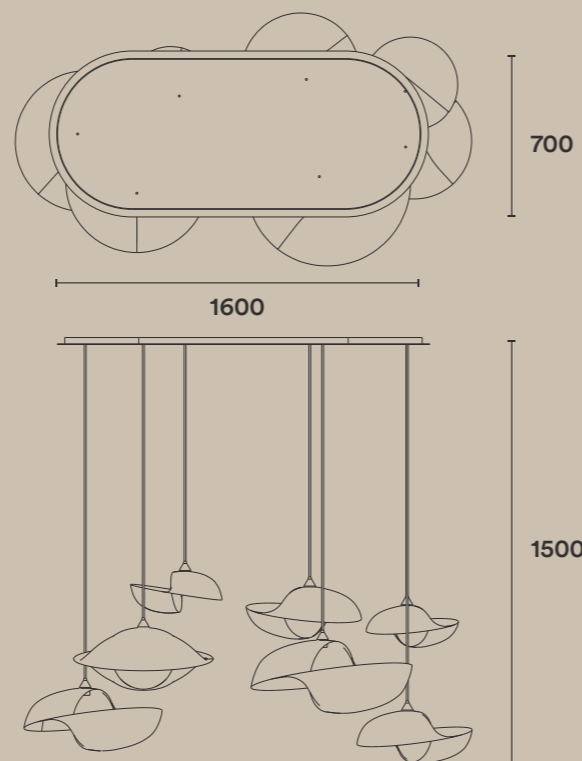

valbonne 7-set
VAL-7