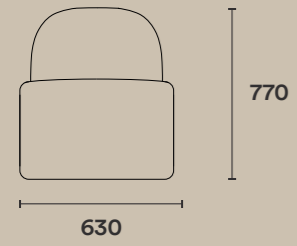

chairs

philia dining chair
CH-02-DCF