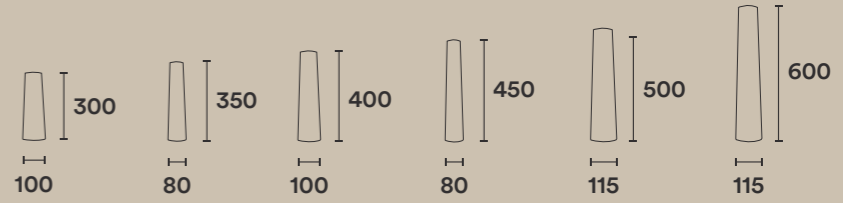

murillo curved floorlamp

murillo floorlamp

“Unglazed set of six porcelain vases with the organic elements of irregular natural forms holds a relaxed energy of understated luxury”

samie
45 x 30
50 x 50
65 x 45
60 x 60