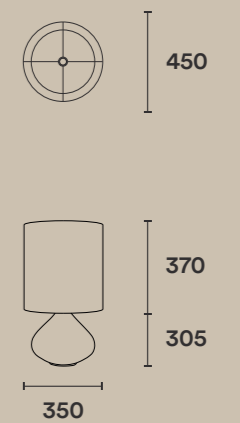

paula table lamp
TL-04BU/TR+S