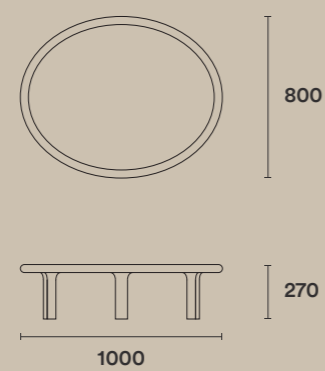

medium amalfi coffee table
T-AM1008027OAK05-DEK04

amalfi coffee tables

Find our wide range of table tops at page 114 - 117