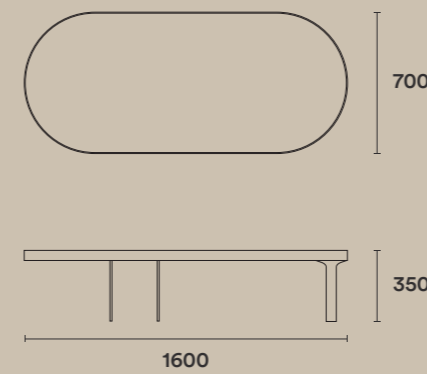

With over several options of oak and ceramic tops you can create your own custom look.

amalfi coffee tables

axel coffee tables

axel coffee table
T-AX1607035NB-EP22

axel coffee table
T-AX1005026NB-F30

axel coffee table
T-AX5048NB-MAR22