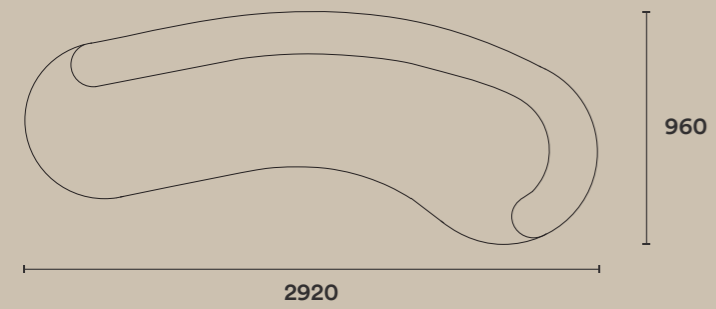

sofa

jane sofa
SO-01-4
available in different sizes