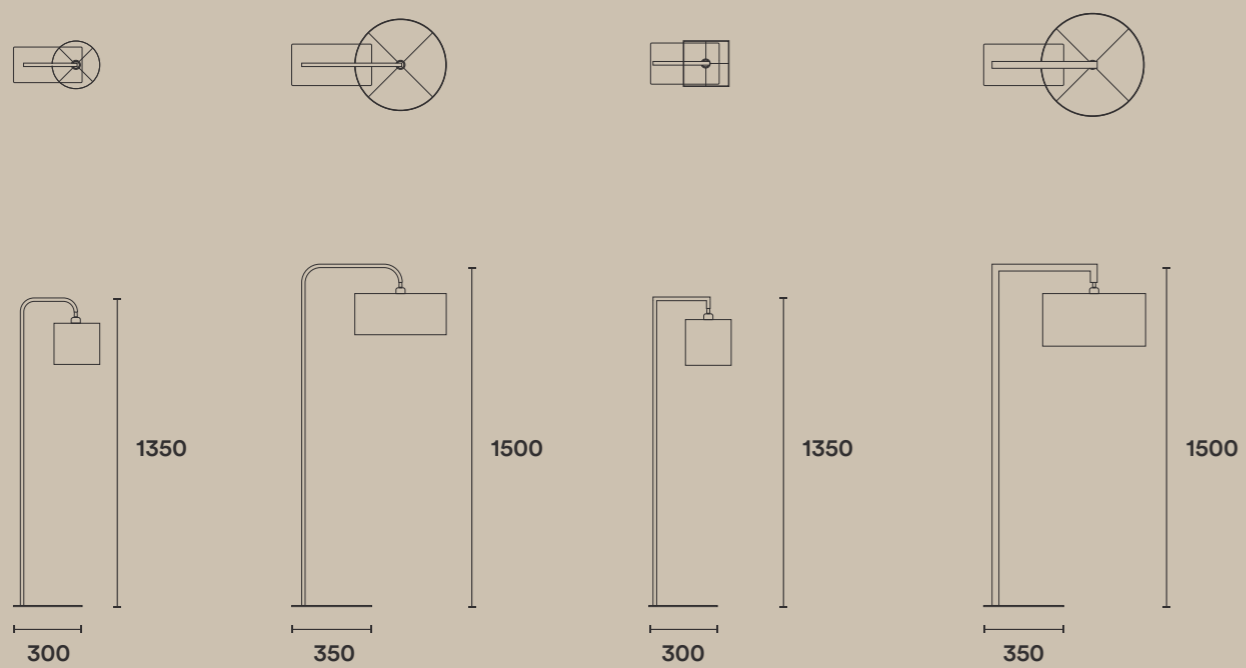

murillo curved floorlamp

murillo floorlamp

“Unglazed set of six porcelain vases with the organic elements of irregular natural forms holds a relaxed energy of understated luxury”

samie
45 x 30
50 x 50
65 x 45
60 x 60