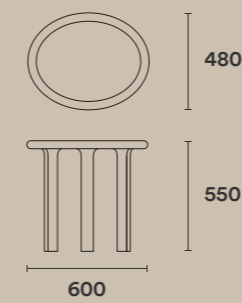

amalfi coffee tables

Find our wide range of table tops at page 114 - 117