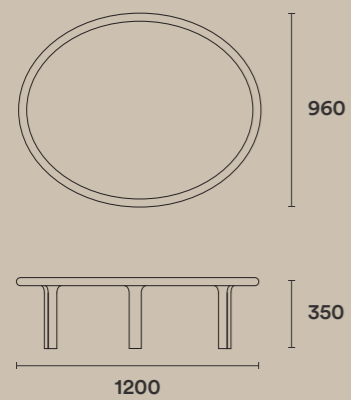

large amalfi coffee table
T-AM12096035OAK05-DEK04

amalfi coffee tables

Find our wide range of table tops at page 114 - 117