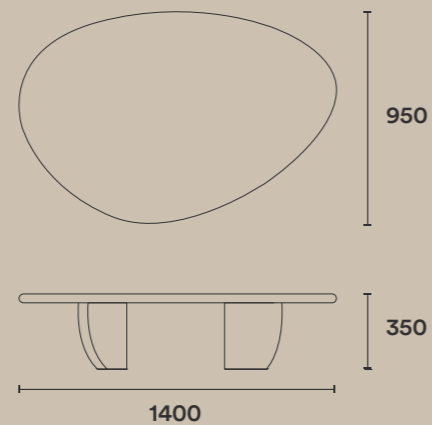

como large
T-CO1409530-ST01

jane sofa
SO-01-4
available in different sizes