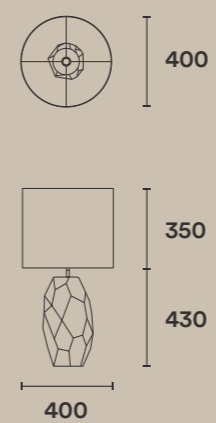

table lamp

mona table lamp
TL-17+S