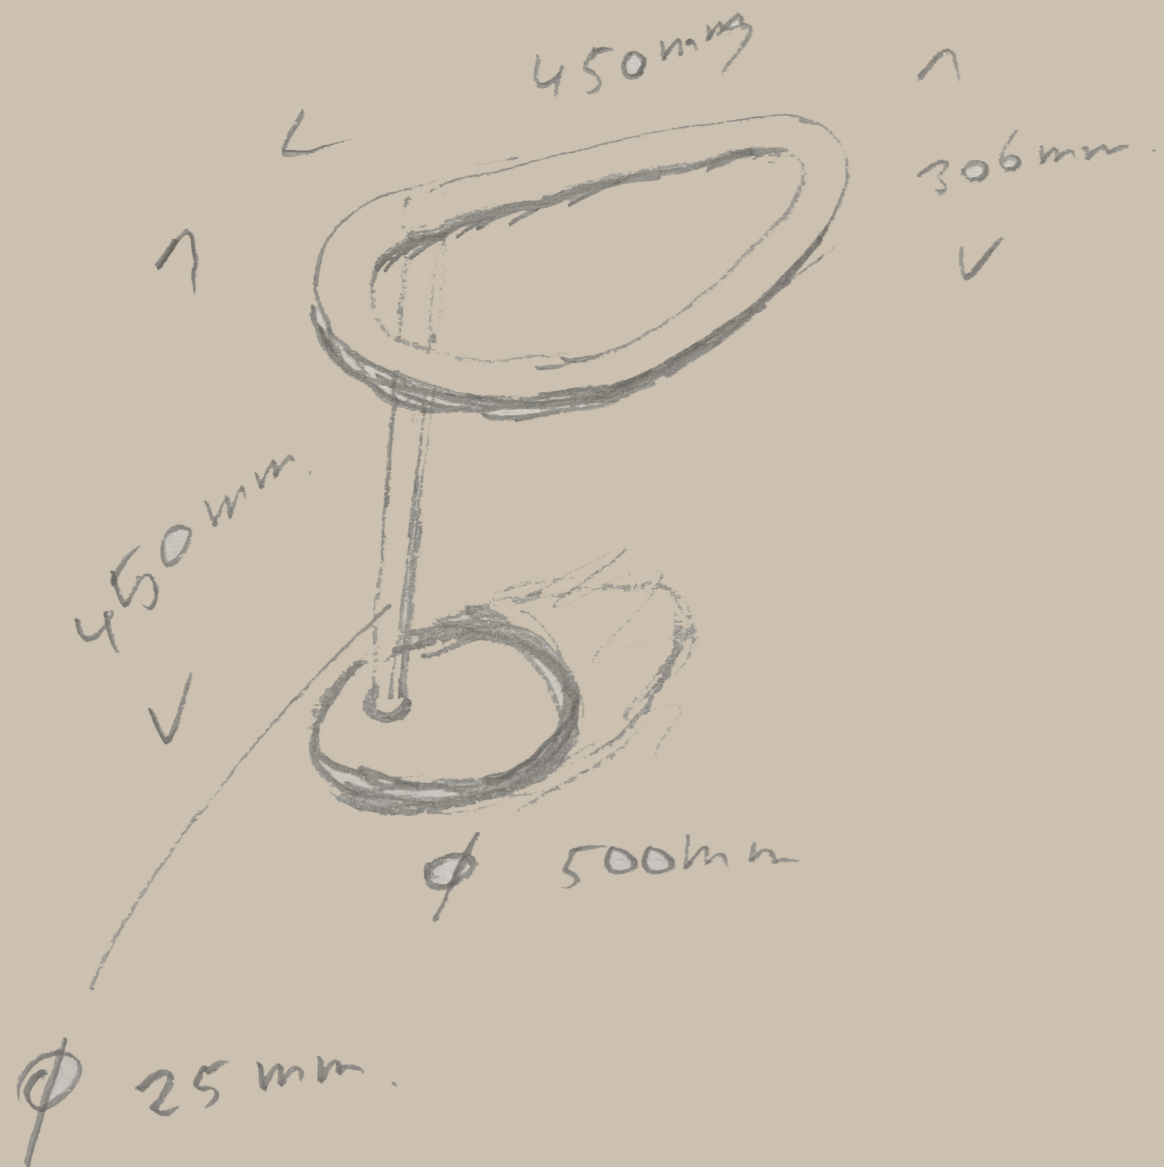

A close-up photograph of a chair's corner. The chair features a dark-stained wooden frame with a visible grain, and a seat made of a dark, tightly woven material. The chair is set against a light-colored wall with a subtle, textured pattern. The lighting is soft, highlighting the textures of the wood, the weave, and the wall.

Find our wide range of table tops at page 114 - 117

louis butler

louis butler side table
T-LO4552BE-OAK05

Find our wide range of table tops at page 114 - 117

Como BUTLER.

design process

Duran's design process begins with a burst of ideas from which all pieces intuitively flow. Spontaneity is the key element of the process, as ideas are translated through concept, sketches, collaborations and renders. Personal influences from contemporary sculpture, to desert landscapes, or the delicate form of a shell blend beautifully together to create each piece.