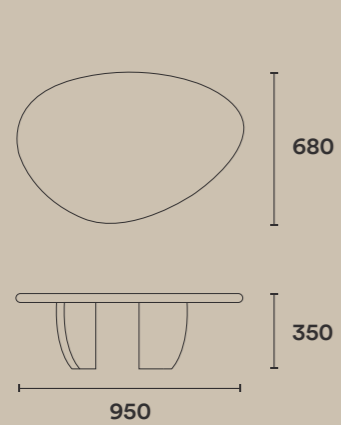

como medium
T-CO1006835-ST01