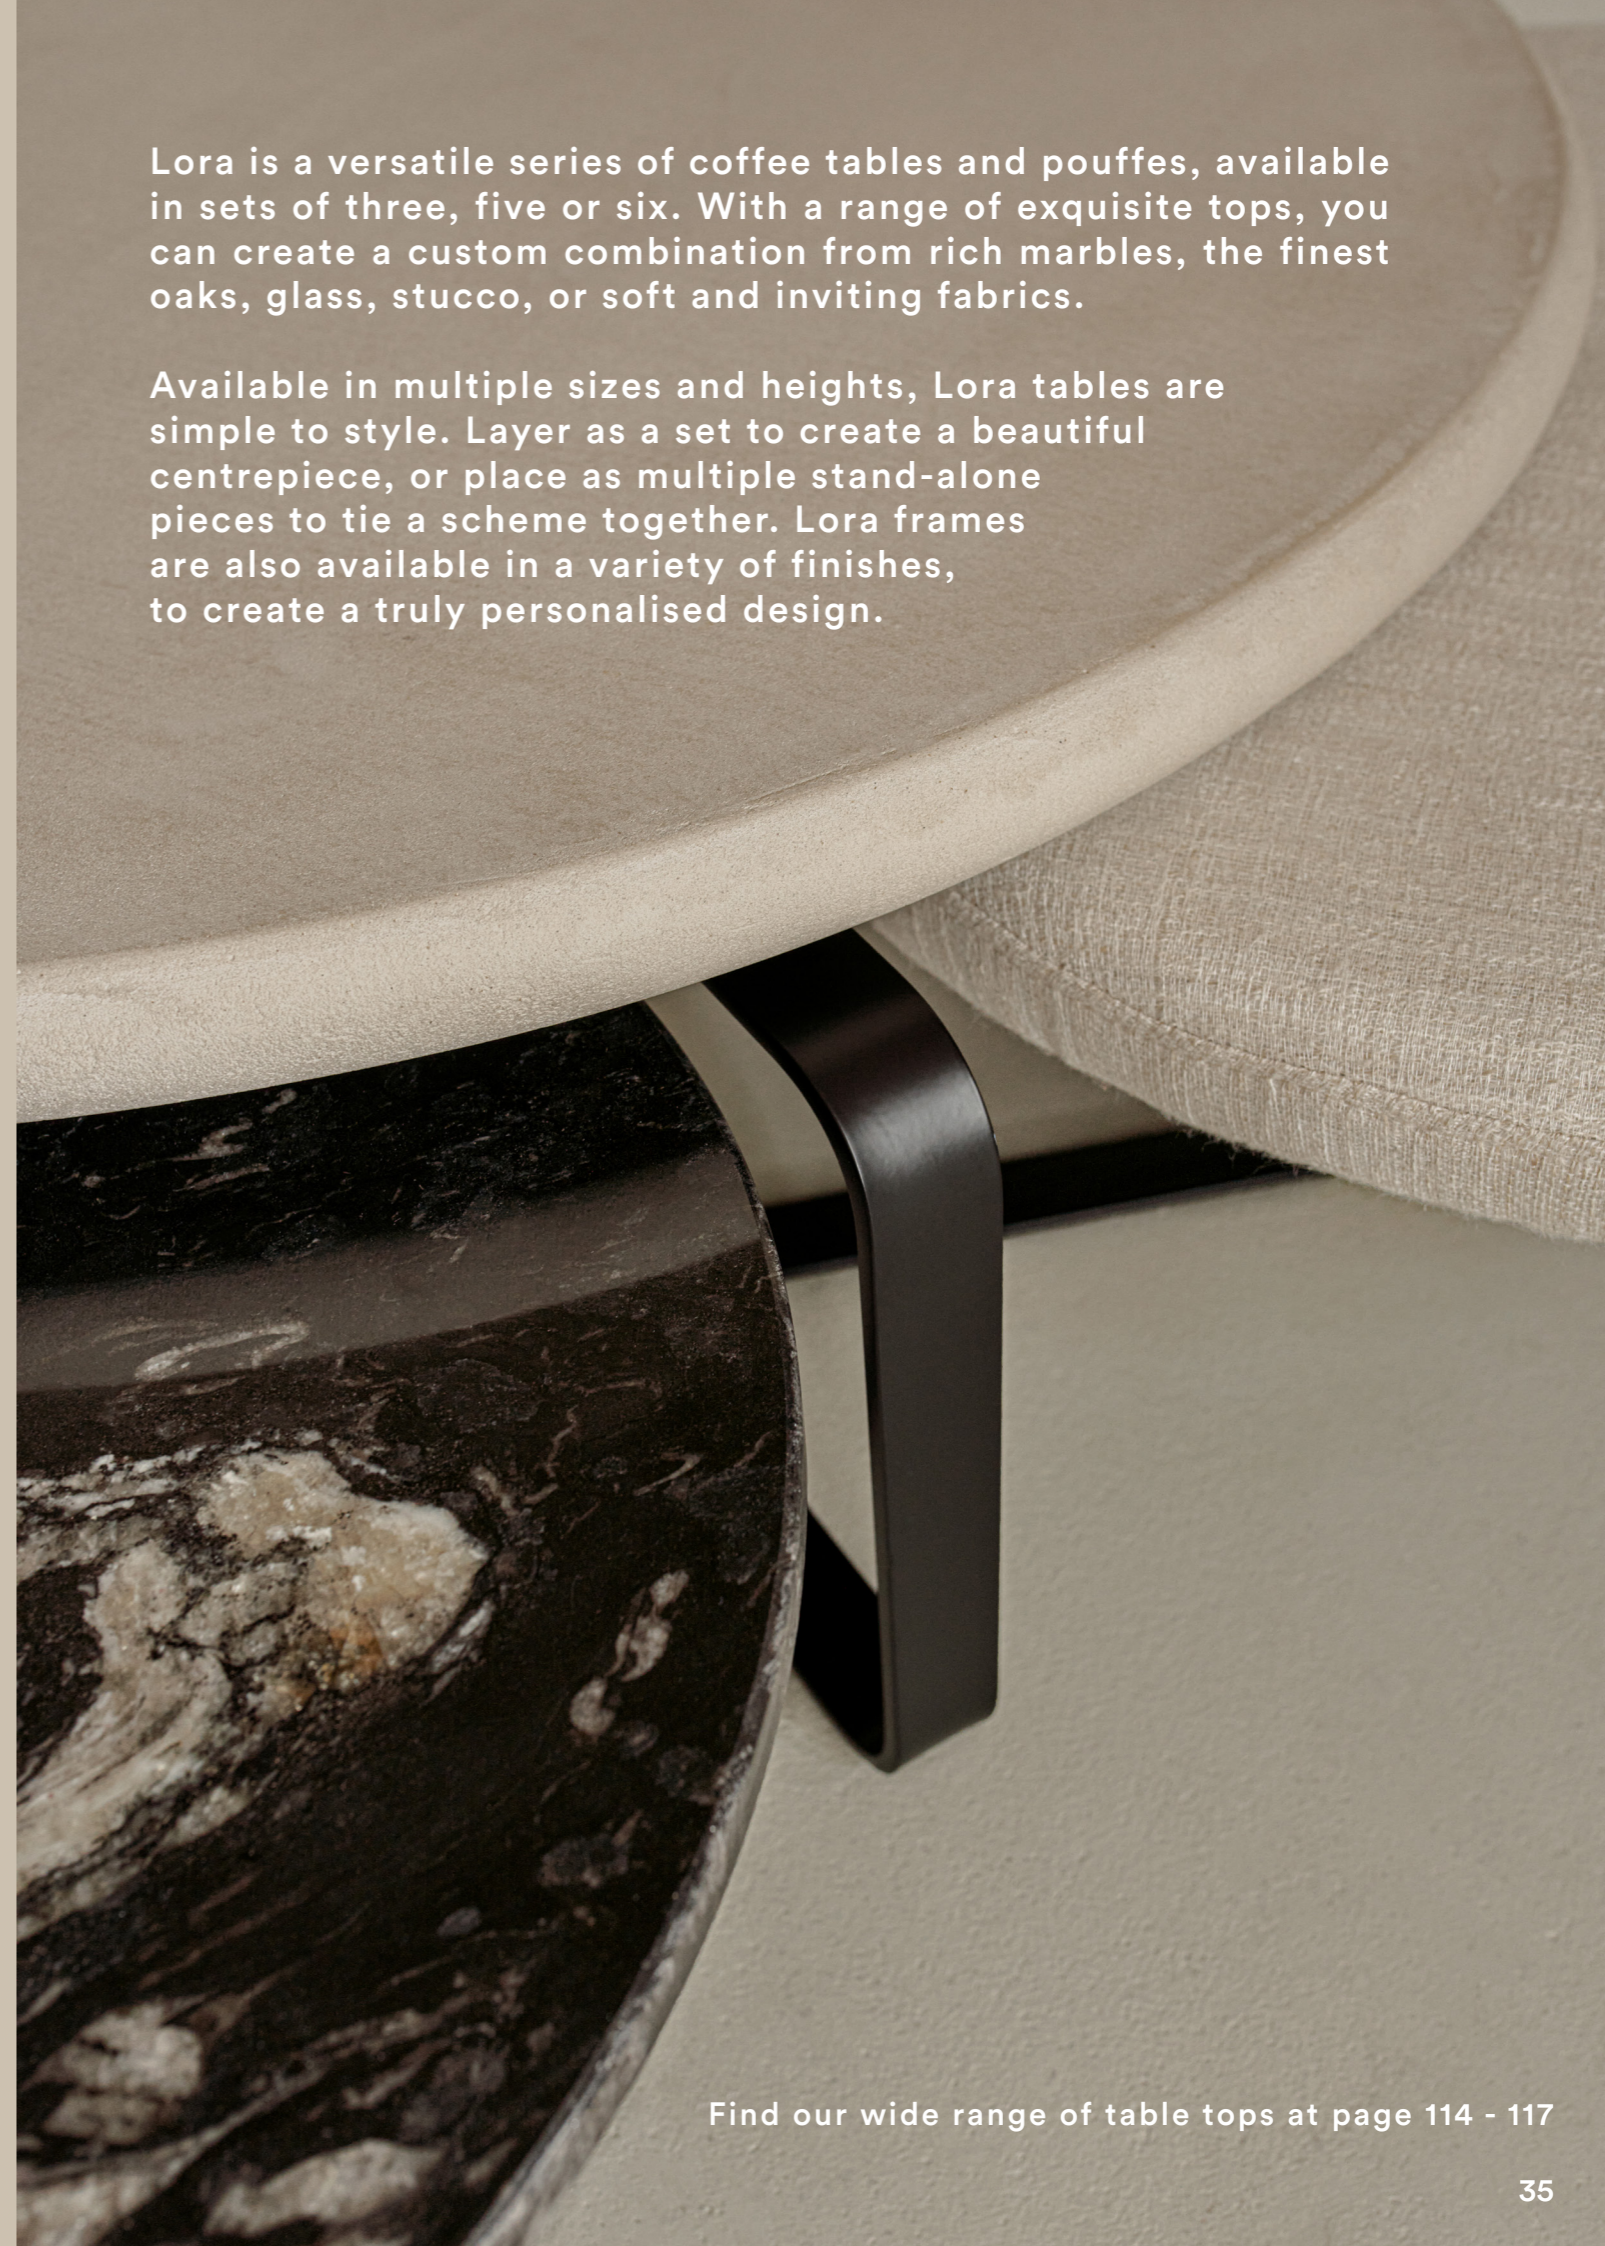

Find our wide range of table tops at page 114 - 117