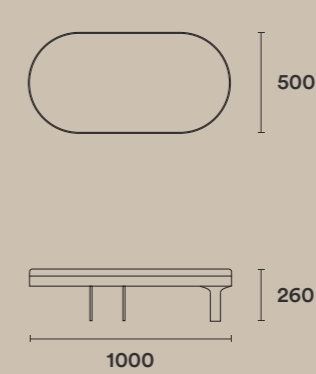

With over several options of oak and ceramic tops you can create your own custom look.

amalfi coffee tables

axel coffee tables

axel coffee table
T-AX1607035NB-EP22

axel coffee table
T-AX1005026NB-F30

axel coffee table
T-AX5048NB-MAR22