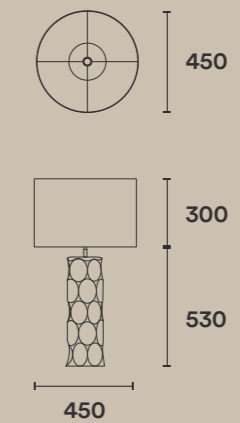

wabi table lamp
TL-18+S