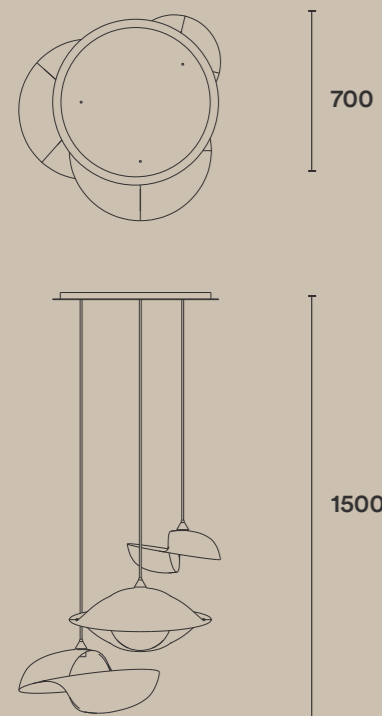

dining tables

hudson dining table
DT14-OAK05-DEK04
available in different sizes

dining tables

seine dining table
DT13-ST01
available in different sizes

pietro dining table
DT-04-GL01

ceiling lights

valbonne 3-set
VAL-3