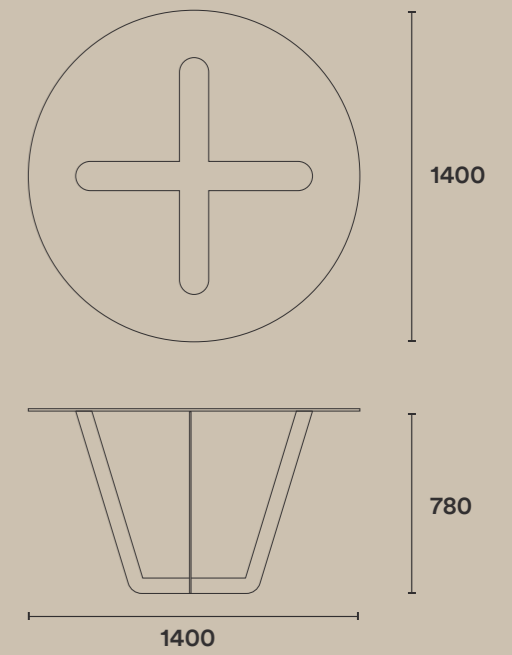

dining tables

hudson dining table
DT14-OAK05-DEK04
available in different sizes

dining tables

seine dining table
DT13-ST01
available in different sizes

pietro dining table
DT-04-GL01

ceiling lights

valbonne 3-set
VAL-3