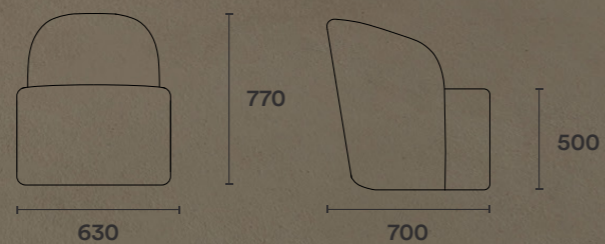

como butler

ackley pouf

Find our wide range of fabrics at page 112 - 113

philia chair

hugo chair

petal ceiling light

700

1250