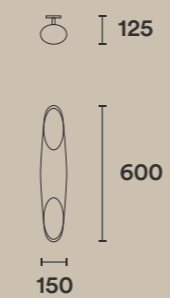

polly large
FL-25BE+S

murillo small
FL-03+S

murillo medium
FL-04+S

murillo small curved
FL-18+S

murillo medium curved
FL-19+S

wall lights

cocoon wall light
WL-11

table lamp