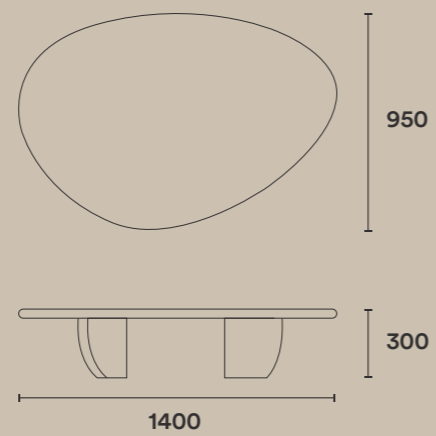

como large
T-CO1409530-OAK05