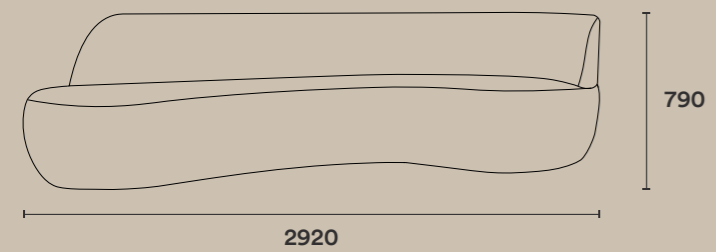

sofa

jane sofa
SO-01-4
available in different sizes