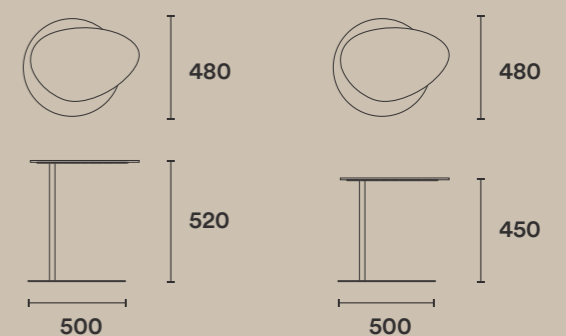

como butler