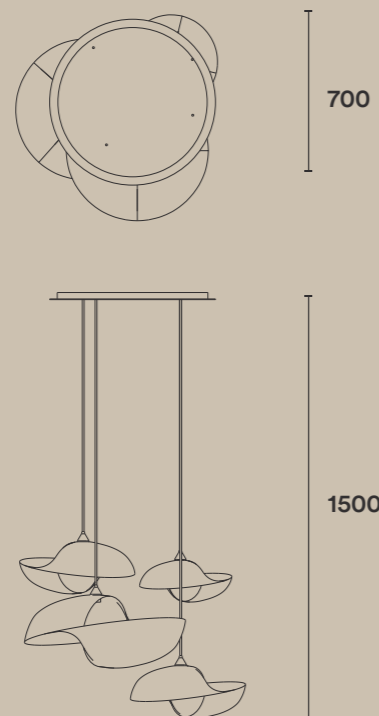

valbonne 4-set
VAL-4