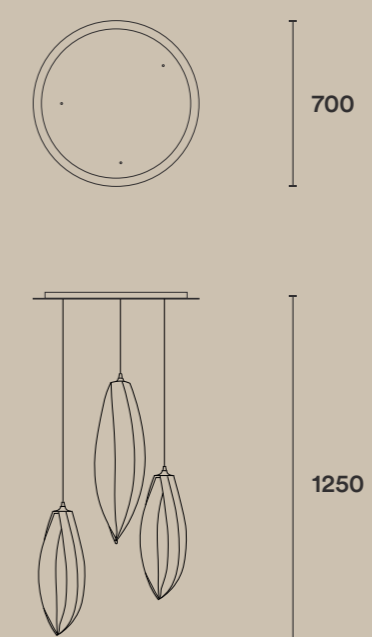

petal 3-set
CL-PETAL-3WH