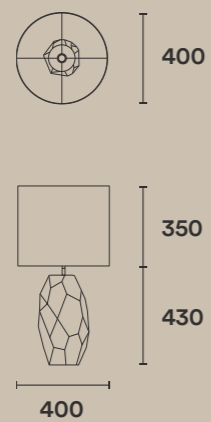

mona table lamp
TL-17+S