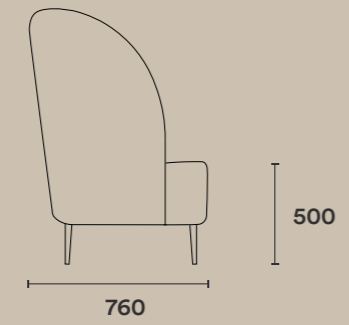

mona table lamp
TL-17+S

wabi table lamp
TL-18+S

paula table lamp
TL-04BU/TR+S

chairs

philia dining chair
CH-02-DCF

hugo chair
CH-03

sofa

jane sofa
SO-01-4
available in different sizes